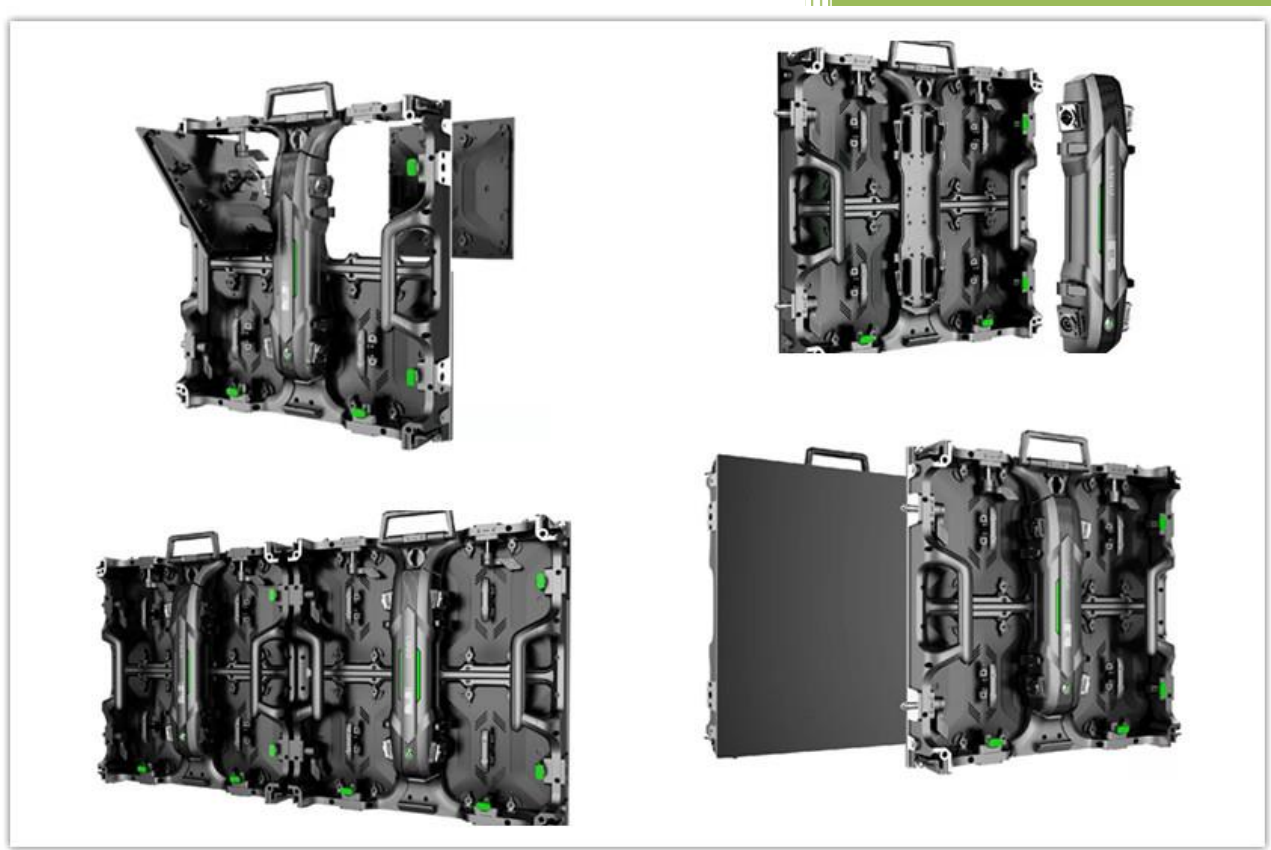

# LEDSOLUTION 4.81mm Die-Cast Outdoor Rental LED Display

| LED Cabinet Parameter                | Value                       |
|--------------------------------------|-----------------------------|
| Model                                | LS-DO-P4.81-0.5mx0.5m-K     |
| Application                          | Outdoor                     |
| Pitch                                | 4.81mm                      |
| Pixel density                        | 43264pixel/sq.m             |
| LED density                          | 43264pixel/sq.m             |
| Brightness                           | 4000nit                     |
| Color temperature                    | 6500deg. K                  |
| Viewing angle - Horizontal           | 140(-70 ~ +70) deg.         |
| Viewing angle - Vertical             | 140(-70 ~ +70)deg.          |
| Module size(W*H)                     | 250*250mm                   |
| Cabinet size(W*H)                    | 500*500mm                   |
| Cabinet depth                        | 85mm                        |
| Cabinet sq. meter                    | 0.25sq.m                    |
| Cabinet resolution(W*H)              | 104*104pixel                |
| Cabinet material                     | Aluminum                    |
| Cabinet weight                       | 8.5kg/cabinet               |
| Cabinet mode                         | Rental & fixed installation |
| Service access                       | Front and back              |
| Ingress protection (front/rear)      | IP65/65                     |
| Operating temperature range          | -30 to +60 deg. C           |
| Humidity operating                   | 10% ~ 90% RH                |
| Pixel type and configuration         | 3in1 SMD                    |
| Recommended minimum viewing distance | 3.7m                        |
| Recommended best viewing distance    | 4.81~200m                   |
| Colors                               | 281 Trillion                |
| Grey scale (linear)                  | 65536 levels per color      |
| Brightness control                   | 100Levels                   |
| Contrast ratio                       | 2000:1                      |
| Processing depth                     | 16bit                       |
| Video frame rate                     | 60Hertz                     |
| Display refresh rate                 | 1920Hertz / 3840HZ          |
| Input voltage (nominal)              | 110 or 220VAC               |
| Input power frequency                | 50 to 60 Hertz              |
| Input power (max)                    | 1200Watts/ sqm              |
| Input power (typical)                | 480Watts/ sqm               |
| Lifetime (50% brightness)            | ≥100000                     |
| Red wavelength (dominant)            | 620~625                     |
| Green wavelength (dominant)          | 525~530                     |
| Blue wavelength (dominant)           | 470~475                     |
| Multimedia data format               | DVI,MPG,AVI,WMV,RM etc.     |
| Data interconnection                 | UTP Cat 5/Optical Fiber     |
| Controller                           | NOVA                        |